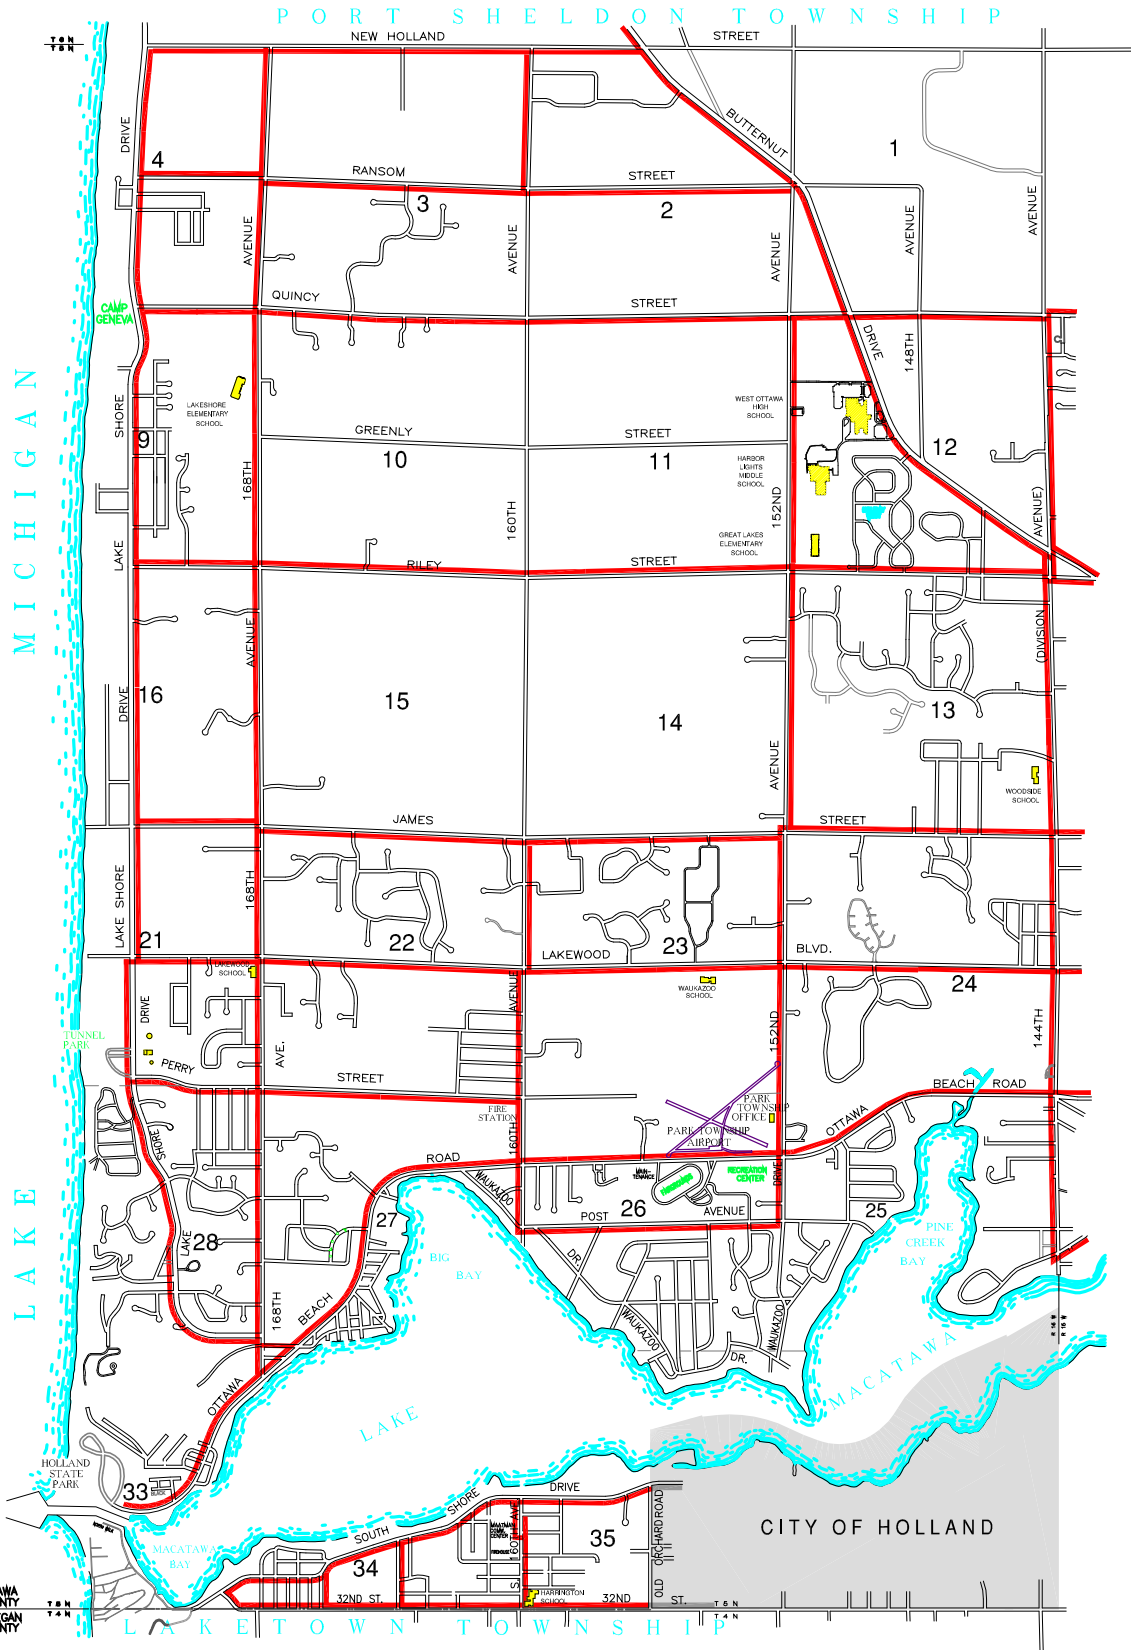

PORT SHELDON TOWNSHIP

MICHIGAN LAKE

LEGEND

- EXISTING SIDEWALK
- EXISTING SIDEWALK - CITY OF HOLLAND

SIDEWALK MAP

PARK TOWNSHIP
OTTAWA COUNTY, MICHIGAN

Prein & Newhof
Engineers • Surveyors • Real Estate • Laboratory
Holland, Michigan