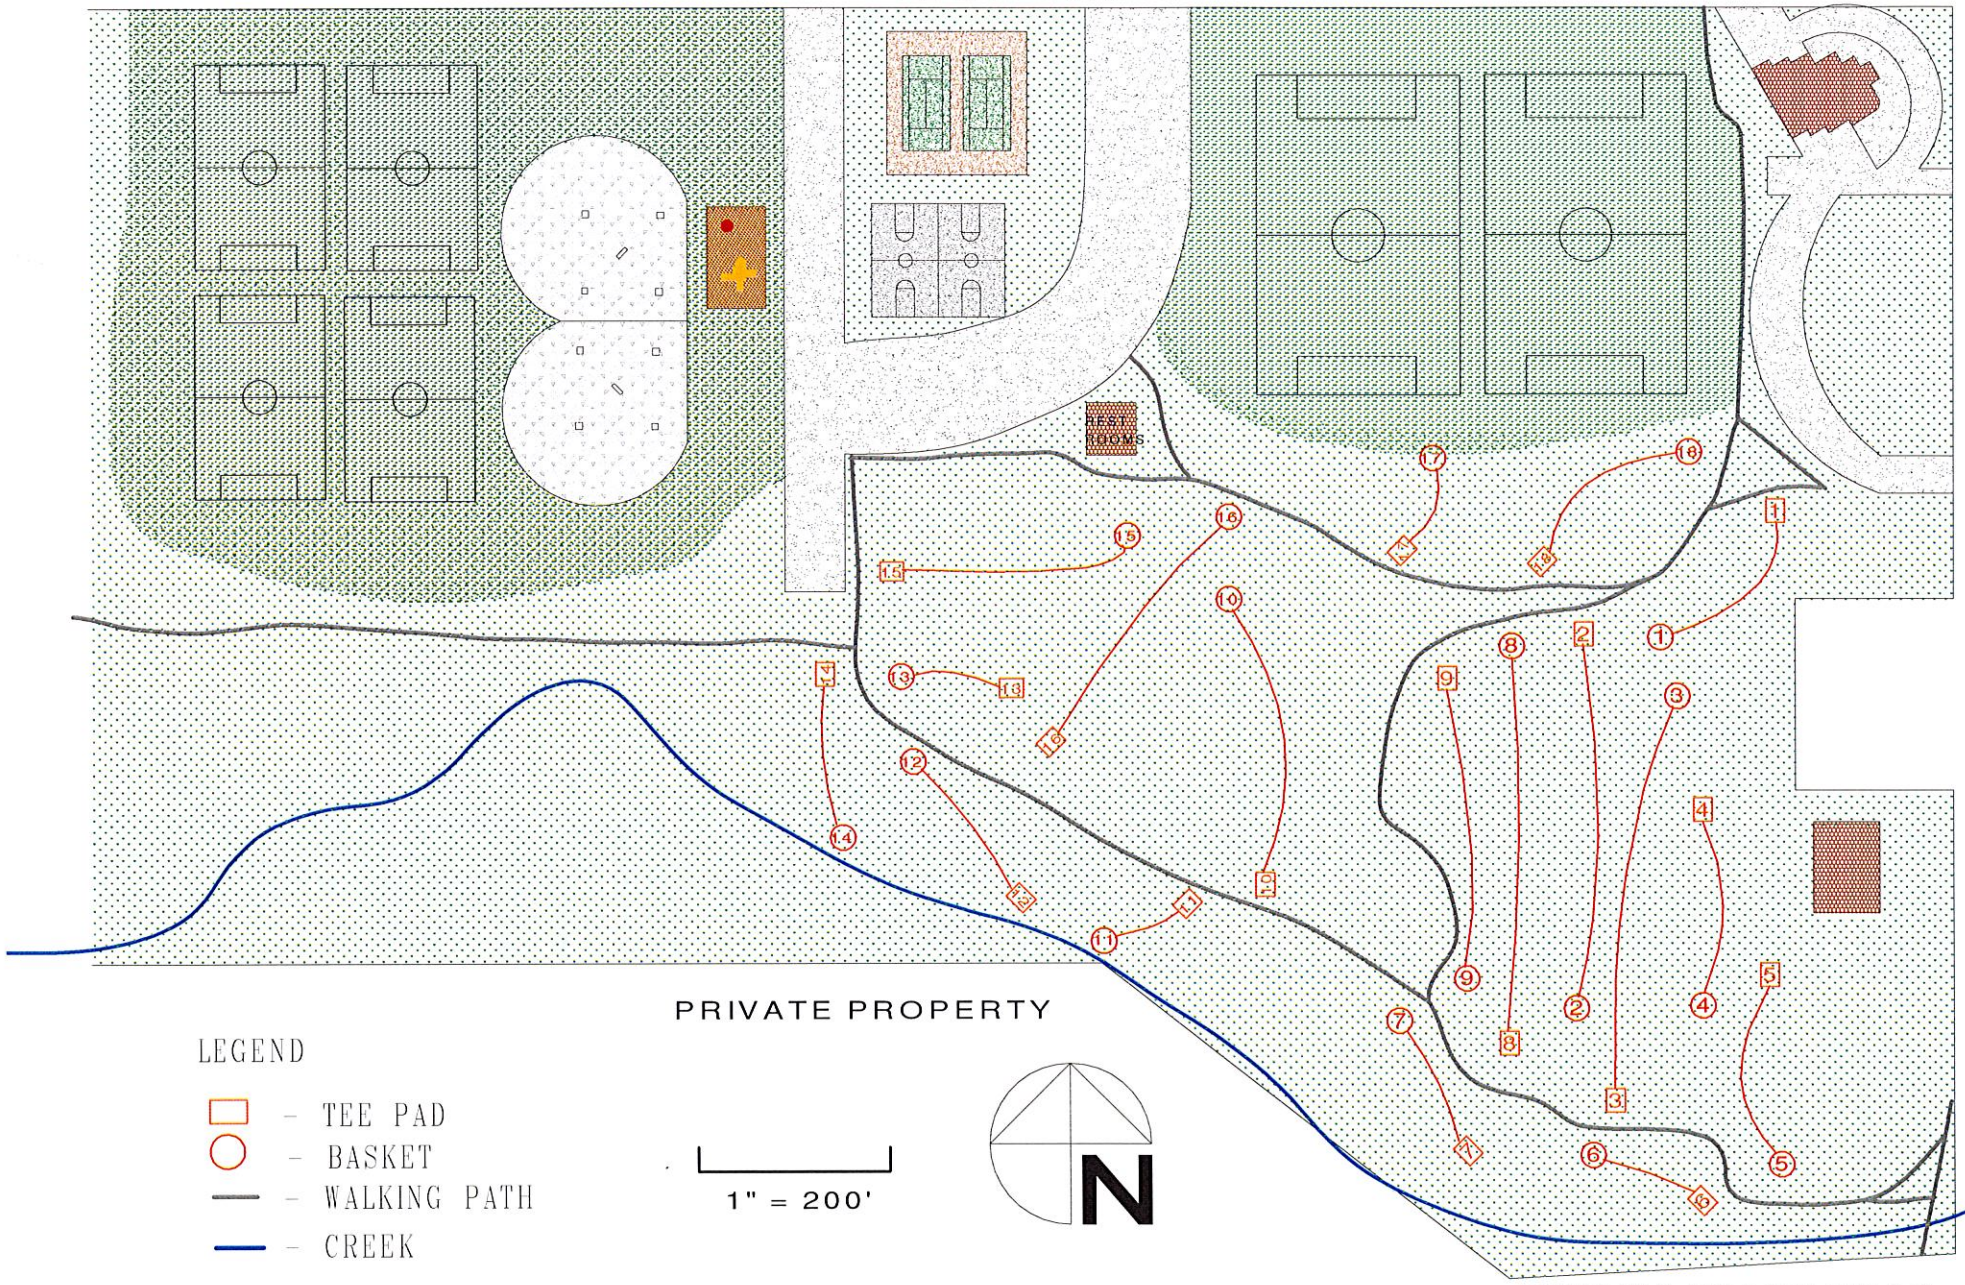

PERRY STREET

160TH AVENUE

PRIVATE PROPERTY

LEGEND

-  - TEE PAD
-  - BASKET
-  - WALKING PATH
-  - CREEK

1" = 200'

OTTAWA BEACH ROAD

# WINDSTROM PARK DISC GOLF COURSE MAP

PARK TOWNSHIP    52 152ND AVENUE    HOLLAND, MI 49424    616-738-4520